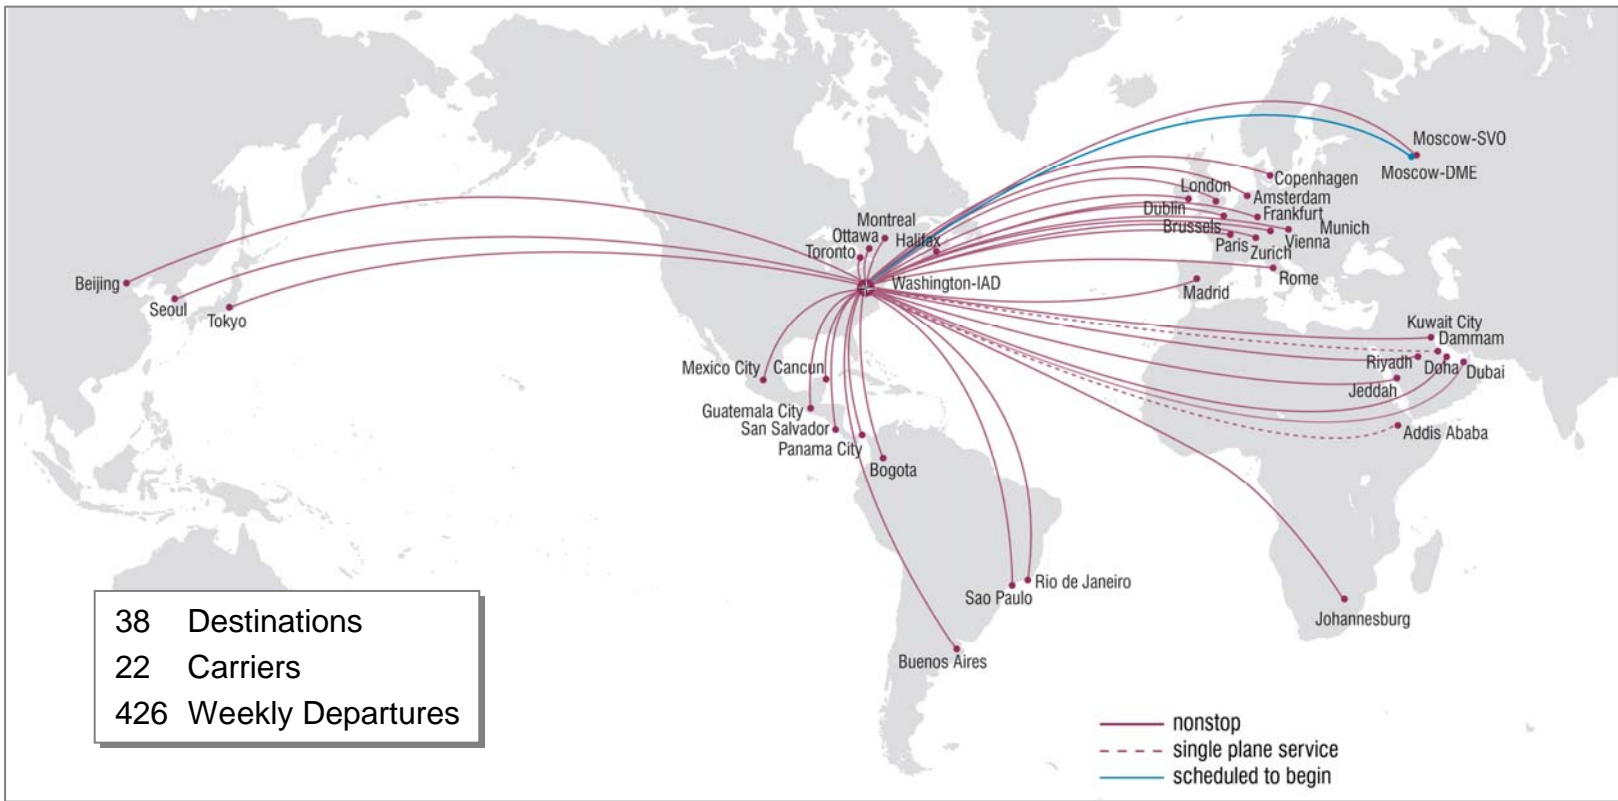

INTERNATIONAL AIR SERVICE AT WASHINGTON DULLES

Nonstop and single plane cities served to/from Dulles

38	Destinations
22	Carriers
426	Weekly Departures

- Addis Ababa
- Amsterdam
- Beijing
- Bogota
- Brussels
- Buenos Aires
- Cancun
- Copenhagen
- Dammam
- Doha
- Dubai
- Dublin
- Frankfurt
- Guatemala City
- Halifax
- Jeddah
- Johannesburg
- Kuwait City
- Kuwait City
- London
- Madrid
- Mexico City
- Montréal
- Moscow-DME
- Moscow-SVO
- Munich
- Ottawa
- Panama City
- Paris
- Rio de Janeiro
- Riyadh
- Rome
- San Salvador
- São Paulo
- Seoul
- Tokyo
- Toronto
- Vienna
- Zürich

Note: United's Dubai daily service is scheduled to begin October 26, 2008; United's Moscow-DME service is scheduled to begin March 2009. Moscow service is not included in the total weekly departures.