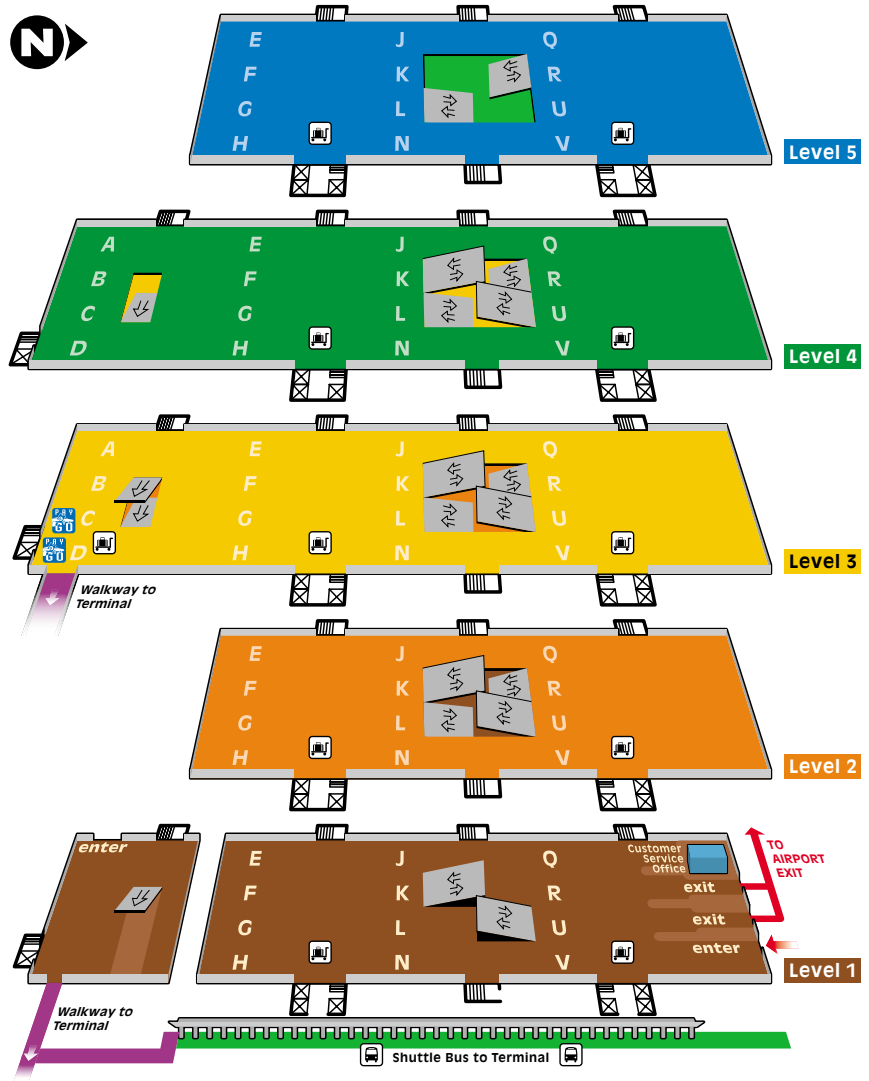

## Daily Garage 2 Legend

- ★ You are here
- Shuttle Bus Pick-up/Drop-off
- A Row
- Bus Stop
- Stairwell
- Walkway to Terminal
- Elevator
- Luggage Cart Pick-up/Drop-off
- Pay Station
- Ramp

Map is current as of 4/15/03.

**Take your parking ticket to pay for parking in Main Terminal.**