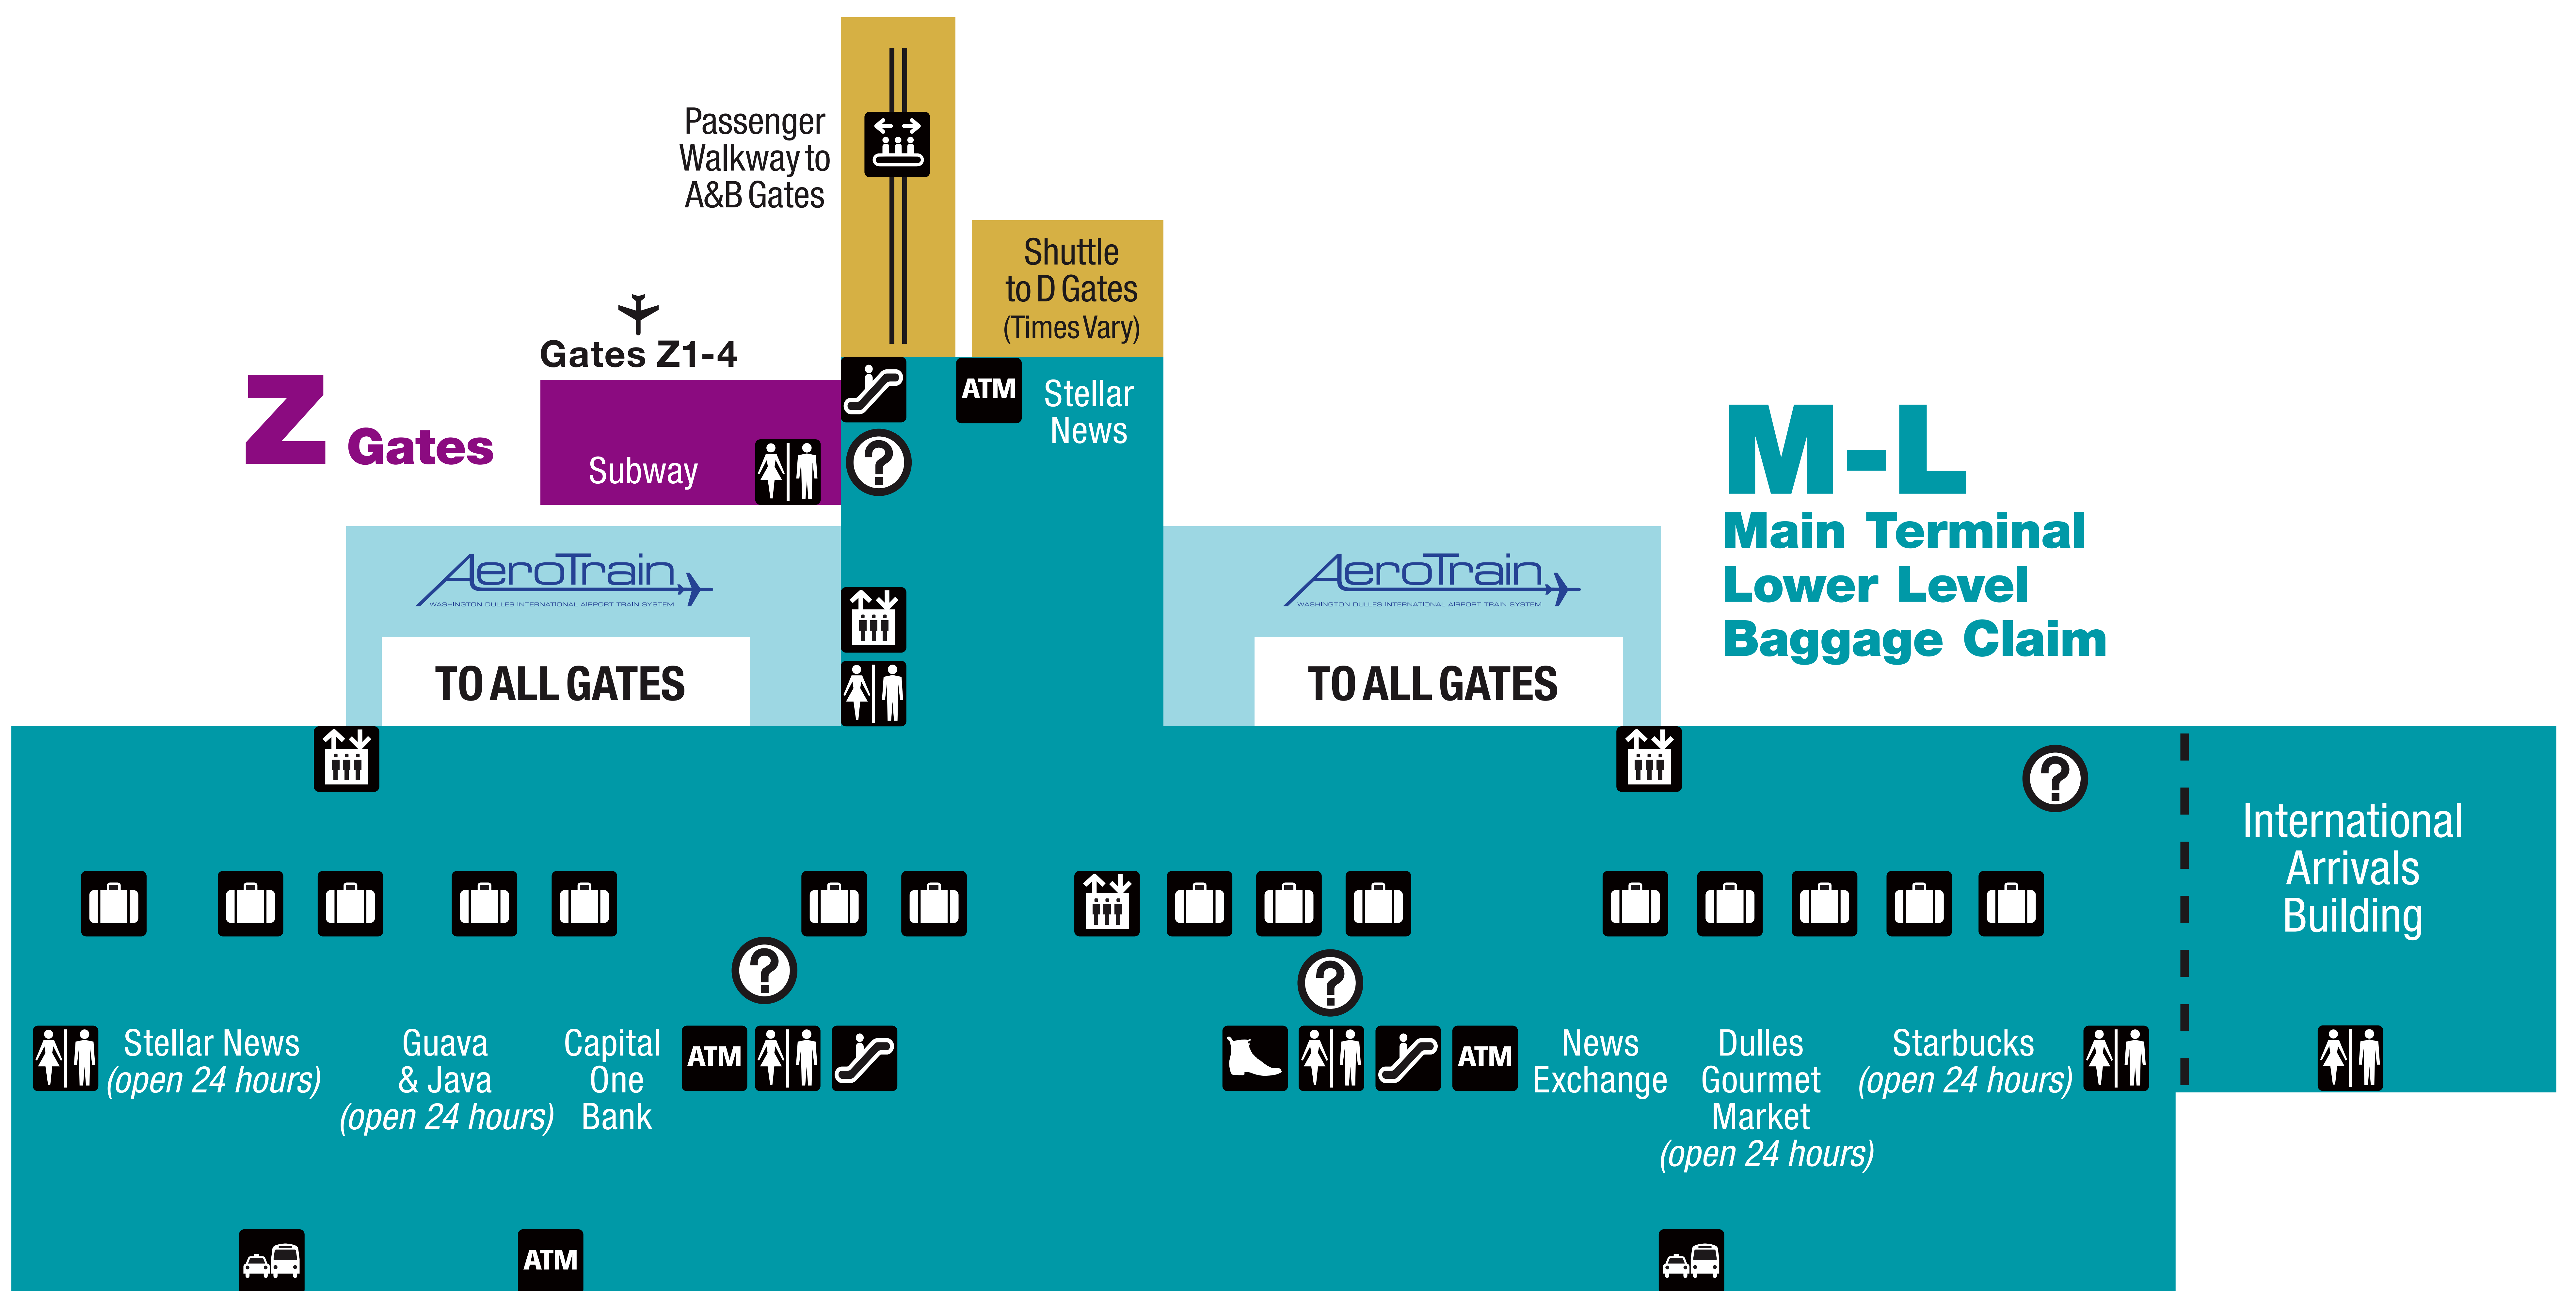

Shop & Dine at Dulles

WiFi ZONE High-Speed Wireless Internet Access Available Throughout The Airport

Books & News

News Exchange (Baggage Claim West)
Stellar News (Main Terminal Upper Level East & West, Post Security & Baggage Claim East-24 Hours)

Services

Capital One Bank (Main Terminal Baggage Claim)
Shoe Shine (Main Terminal Ticketing & Baggage Claim)
Travelers Aid (Main Terminal Baggage Claim 4 & International Arrivals)
Travelex Foreign Exchange (Main Terminal Ticketing East & West)

Eateries

Cinnabon (Main Terminal Upper Level)
Dulles Gourmet Market (Baggage Claim West)
Guava & Java (Main Terminal Baggage Claim West - 24 hrs)
Starbucks (Main Terminal Baggage Claim-24 Hours)
Subway (Z-Gates)

Sit Down Pubs & Restaurants

Harry's Tap Room (Main Terminal Upper Level)