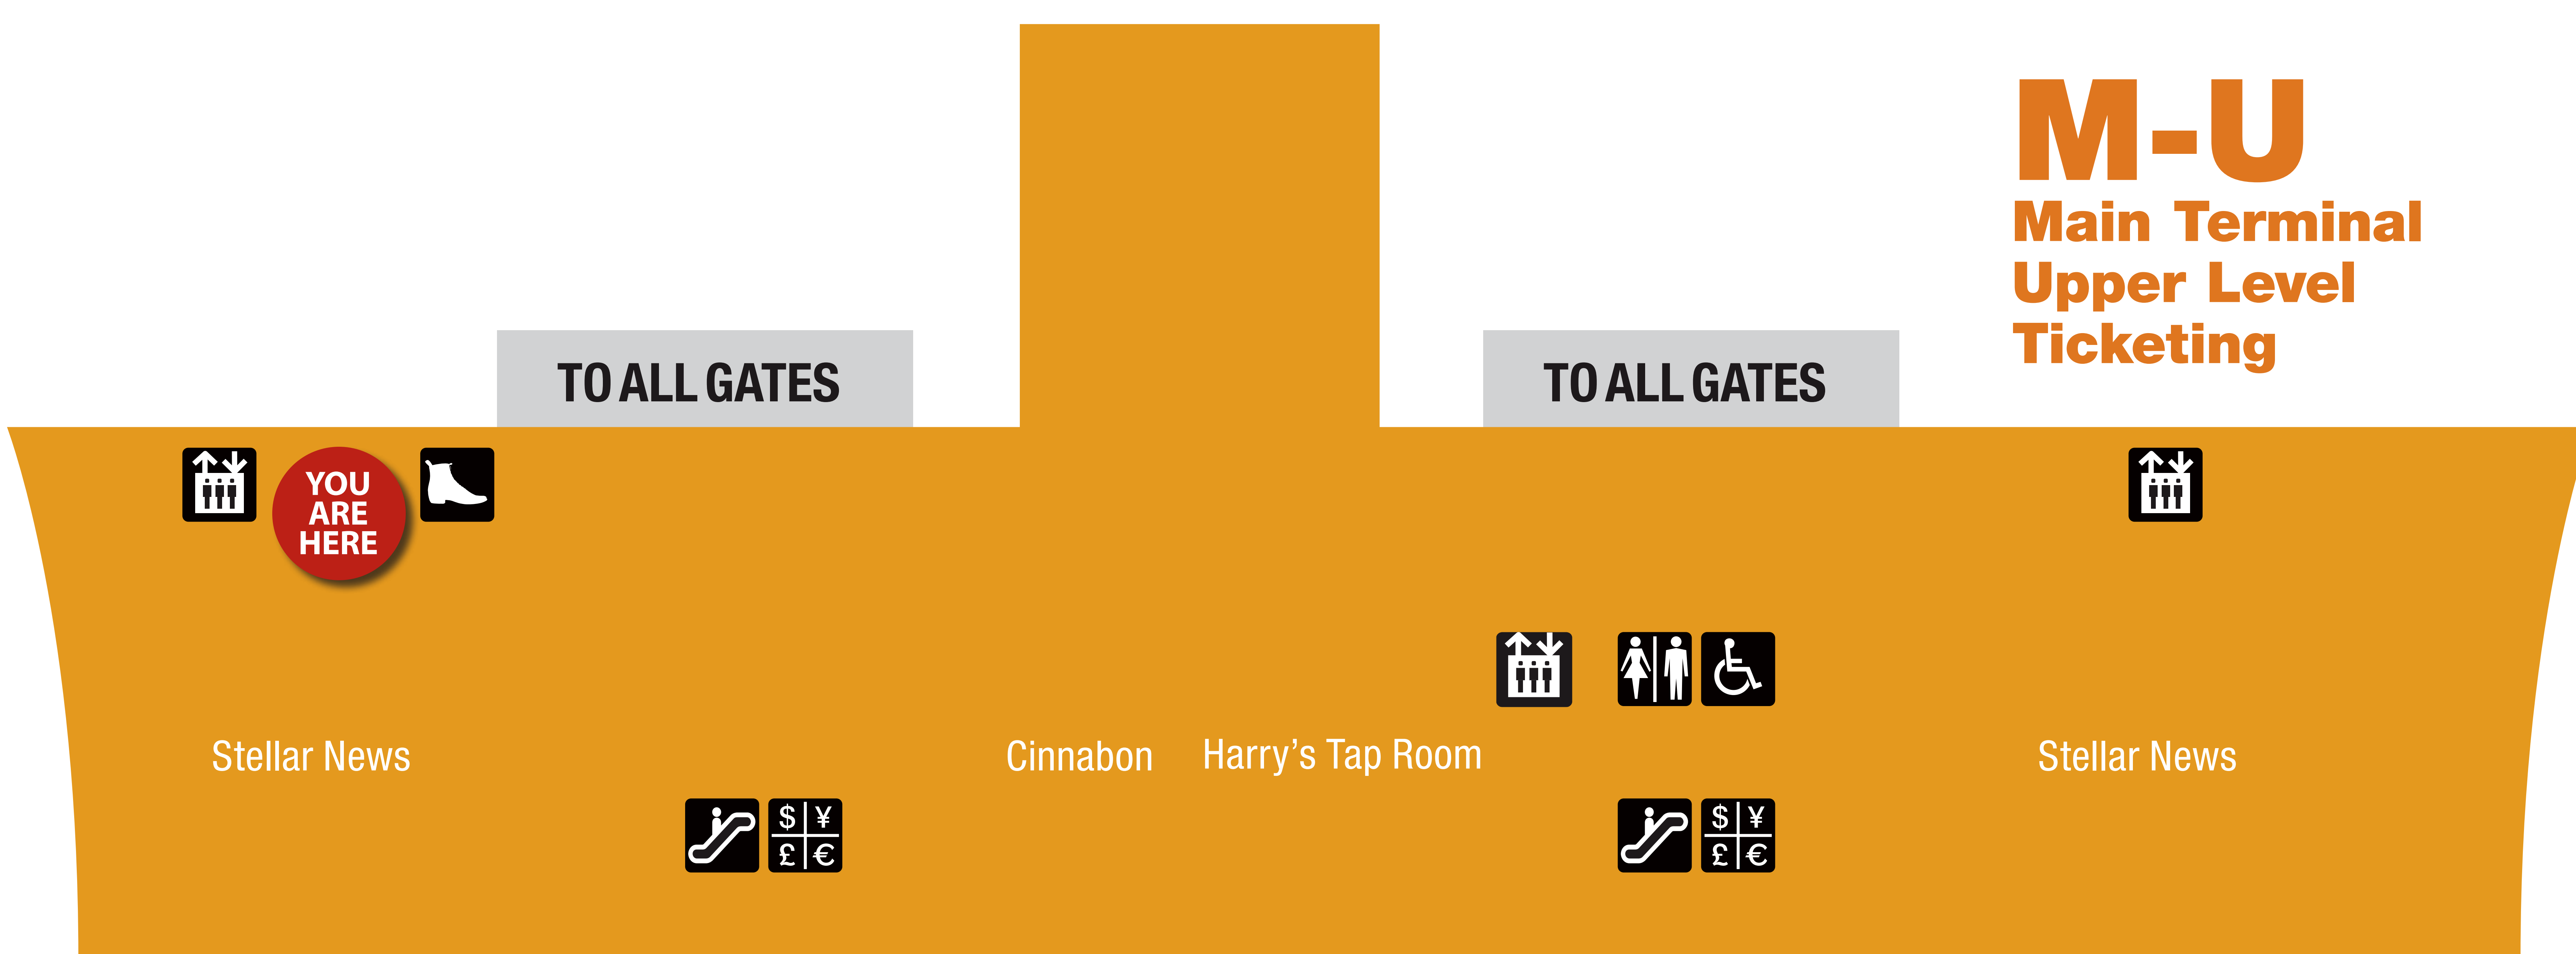

Shop & Dine at Dulles

WiFi ZONE High-Speed Wireless Internet Access Available Throughout The Airport

Books & News

News Exchange (Baggage Claim West)
Stellar News (Main Terminal Upper Level East & West, Post Security & Baggage Claim East-24 Hours)

Services

Capital One Bank (Main Terminal Baggage Claim)
Shoe Shine (Main Terminal Ticketing & Baggage Claim)
Travelers Aid (Main Terminal Baggage Claim 4 & International Arrivals)
Travelex Foreign Exchange (Main Terminal Ticketing East & West)

Eateries

Cinnabon (Main Terminal Upper Level)
Dulles Gourmet Market (Baggage Claim West)
Guava & Java (Main Terminal Baggage Claim West - 24 hrs)
Starbucks (Main Terminal Baggage Claim-24 Hours)
Subway (Z-Gates)

Sit Down Pubs & Restaurants

Harry's Tap Room (Main Terminal Upper Level)