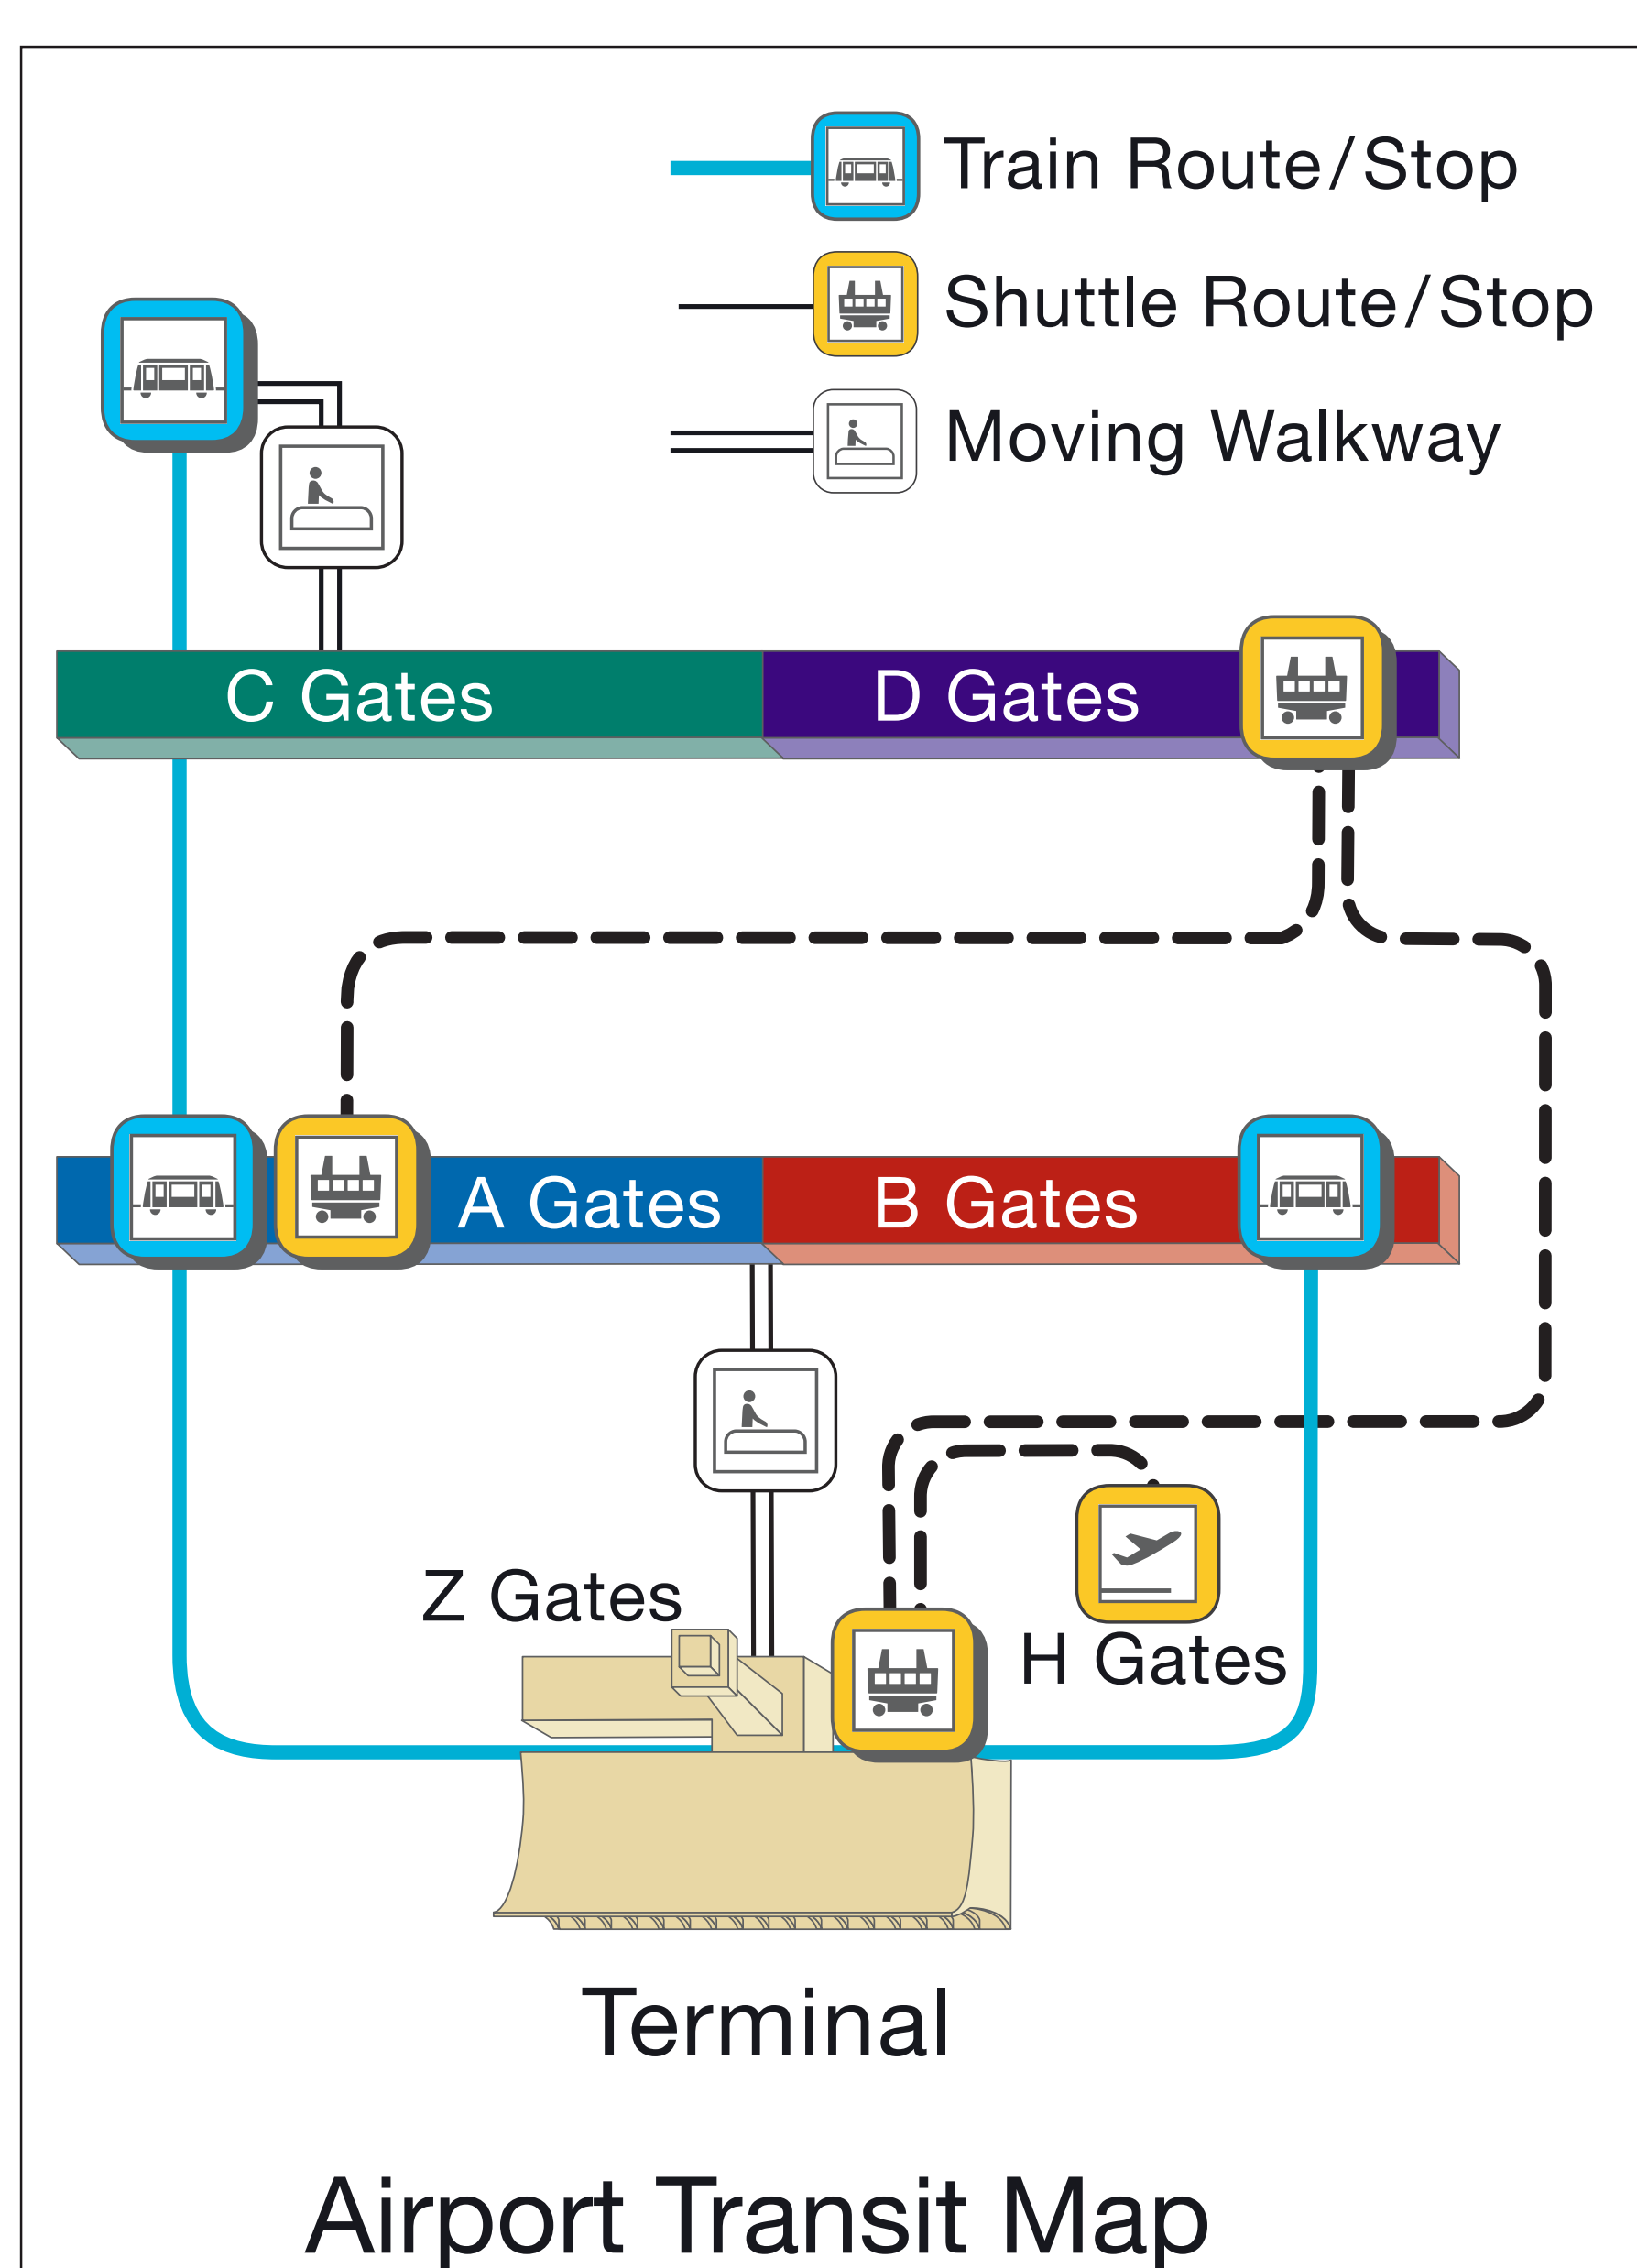

## Books & News

News Exchange (Baggage Claim West)  
Stellar News (Main Terminal Upper Level East & West, Post Security & Baggage Claim East-24 Hours)

## Services

Capital One Bank (Main Terminal Baggage Claim)  
Shoe Shine (Main Terminal Ticketing & Baggage Claim)  
Travelers Aid (Main Terminal Baggage Claim 4 & International Arrivals)  
Travelex Foreign Exchange (Main Terminal Ticketing East & West)

## Eateries

Cinnabon (Main Terminal Upper Level)  
Dulles Gourmet Market (Baggage Claim West)  
Guava & Java (Main Terminal Baggage Claim West - 24 hrs)  
Starbucks (Main Terminal Baggage Claim-24 Hours)  
Subway (Z-Gates)

## Sit Down Pubs & Restaurants

Harry's Tap Room (Main Terminal Upper Level)

- AeroTrain Platform
- ATM/Cash Machine
- Chapel/Meditation
- Elevators
- Escalators
- Moving Walkway
- Restroom Facilities
- Shoe Shine
- Shuttle Route/Stop
- Smoking Lounge