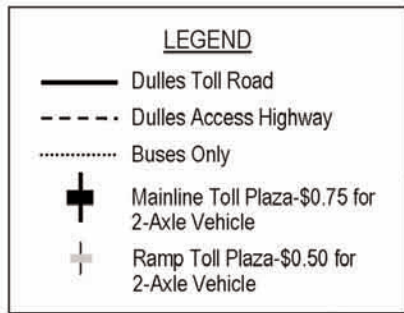

METROPOLITAN WASHINGTON
AIRPORTS AUTHORITY

D U L L E S T O L L R O A D

Dulles Toll Road Operations

DRIVE TO RIDE

Dulles Toll Road Operations

2009 Toll Collection Points and Rates

* \$3.90 collected (\$4.50 during peak period in the peak direction) by the Dulles Greenway for a 2-axle vehicle; \$0.50 is remitted to DTR

Dulles Toll Road Operations

E-ZPass

Here's How E-ZPass Works

- ❖ Simply breeze through any E-ZPass toll lane and your account is automatically debited
- ❖ E-ZPass works on many other toll roads on the East Coast
- ❖ E-ZPass toll rates on the Dulles Toll Road are the same as cash
- ❖ You can open and maintain an E-ZPass account by visiting www.ezpassva.com
- ❖ E-ZPass is not administered by the Dulles Toll Road or the Metropolitan Washington Airports Authority

Accepted on the Dulles Toll Road