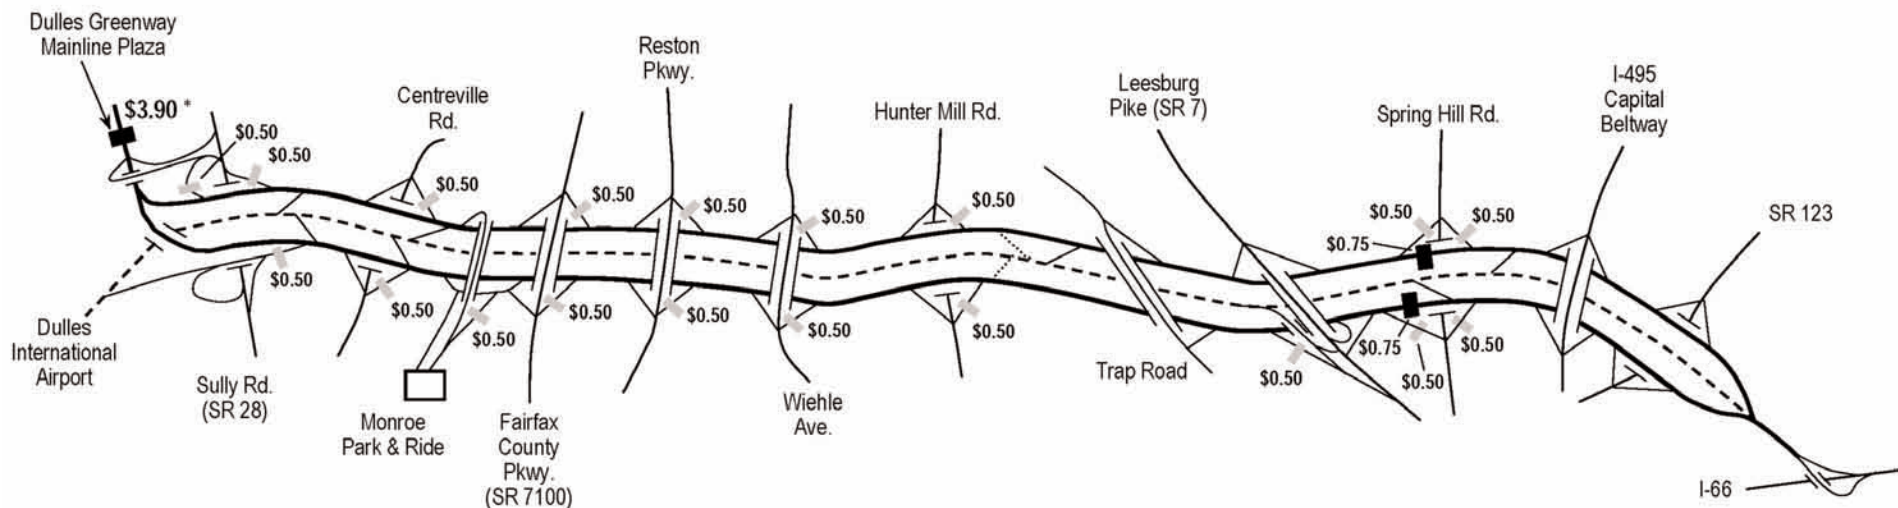

METROPOLITAN WASHINGTON
AIRPORTS AUTHORITY

D U L L E S T O L L R O A D

Dulles Toll Road Operations

DRIVE TO RIDE

Dulles Toll Road Operations

2009 Toll Collection Points and Rates

* \$3.90 collected (\$4.50 during peak period in the peak direction) by the Dulles Greenway for a 2-axle vehicle; \$0.50 is remitted to DTR

Dulles Toll Road Operations

E-ZPass

Here's How E-ZPass Works

- ❖ Simply breeze through any E-ZPass toll lane and your account is automatically debited
- ❖ E-ZPass works on many other toll roads on the East Coast
- ❖ E-ZPass toll rates on the Dulles Toll Road are the same as cash
- ❖ You can open and maintain an E-ZPass account by visiting www.ezpassva.com
- ❖ E-ZPass is not administered by the Dulles Toll Road or the Metropolitan Washington Airports Authority

Accepted on the Dulles Toll Road